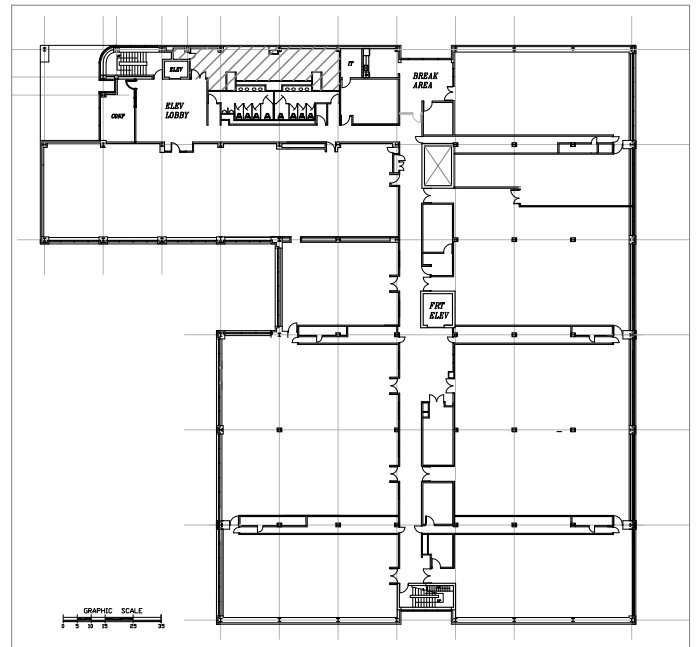

Exhibit B-1

Contact: Scott Brandwein
312.935.1494
scott.brandwein@cbre.com

Contact: David Saad
312.935.1489
david.saad@cbre.com

STE 402 Leasing Plan

SCALE: No Scale
R.S.F. 969

8025 LAMON AVE.
American Landmark Properties / Skokie, Illinois

FOURTH FLOOR