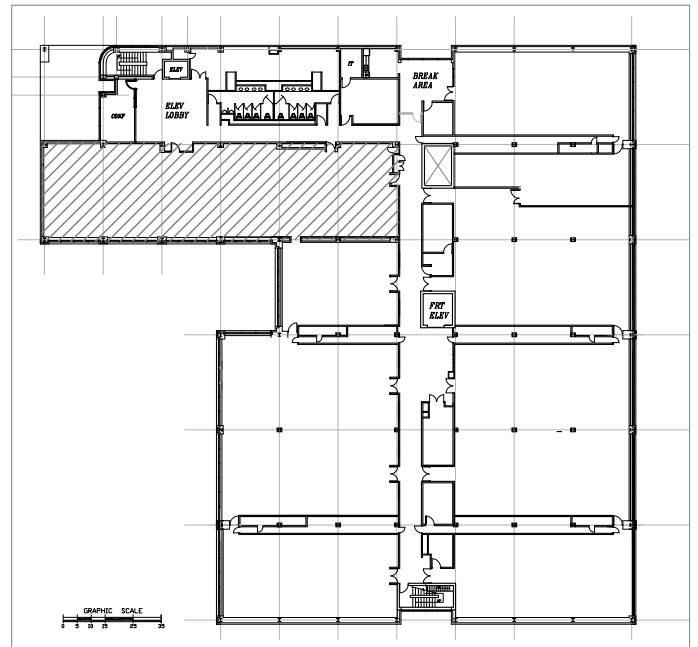

Exhibit B-1

Contact: Scott Brandwein
312.935.1494
scott.brandwein@cbre.com

Contact: David Saad
312.935.1489
david.saad@cbre.com

STE 420 Leasing Plan

SCALE: No Scale
R.S.F. 5,856

8025 LAMON AVE.
American Landmark Properties / Skokie, Illinois

FOURTH FLOOR