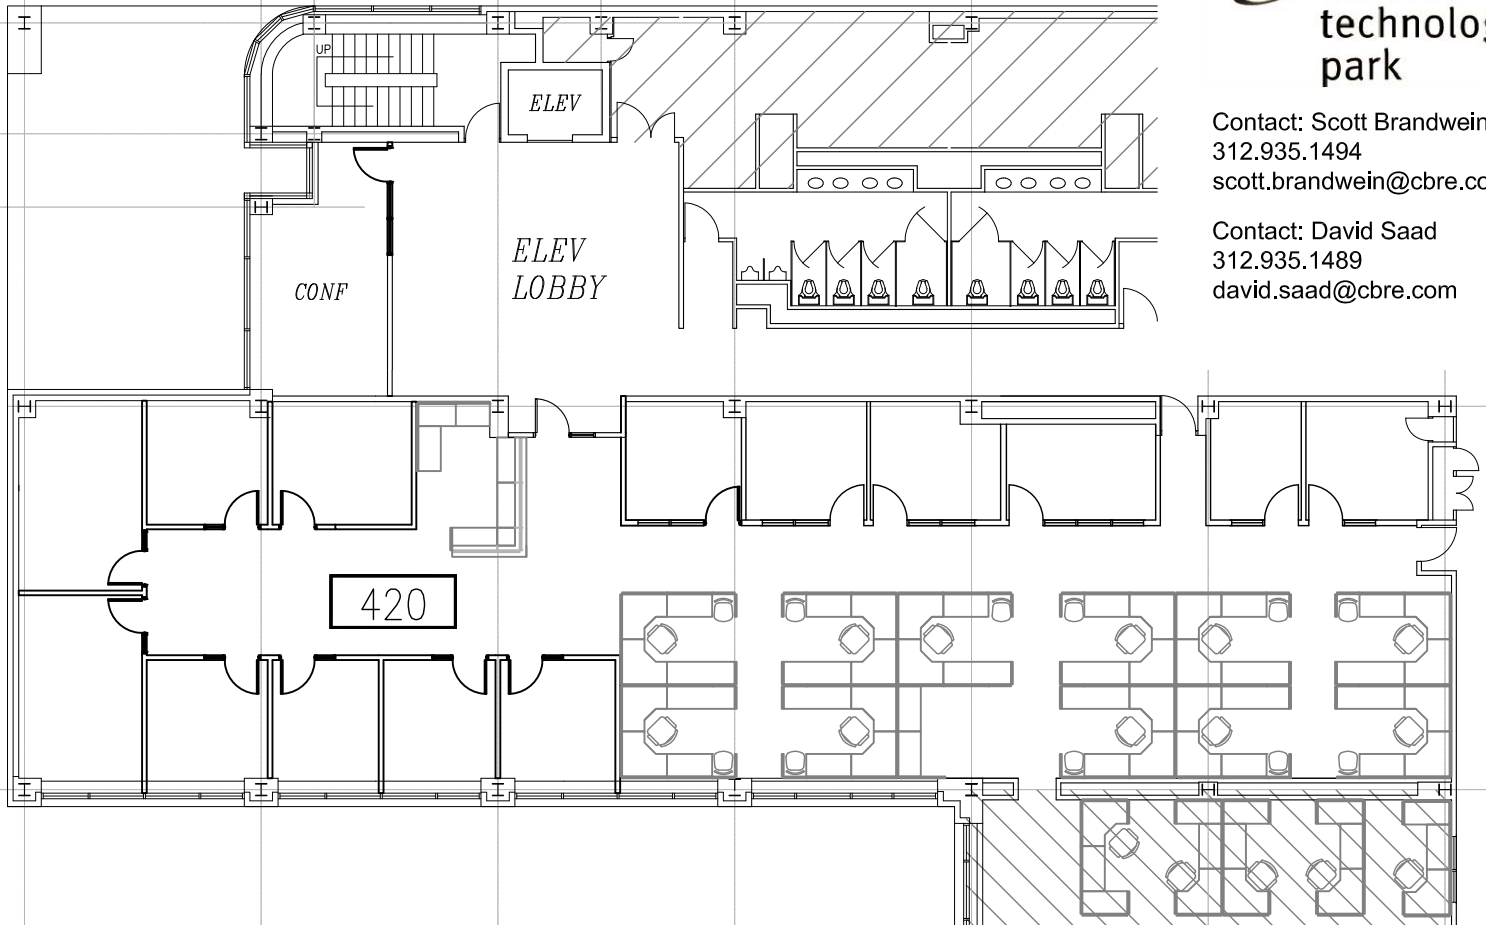

Exhibit B-1

Contact: Scott Brandwein
312.935.1494
scott.brandwein@cbre.com

Contact: David Saad
312.935.1489
david.saad@cbre.com

STE 420 Leasing Plan

SCALE: No Scale
R.S.F. 5,856

8025 LAMON AVE.
American Landmark Properties / Skokie, Illinois

FOURTH FLOOR