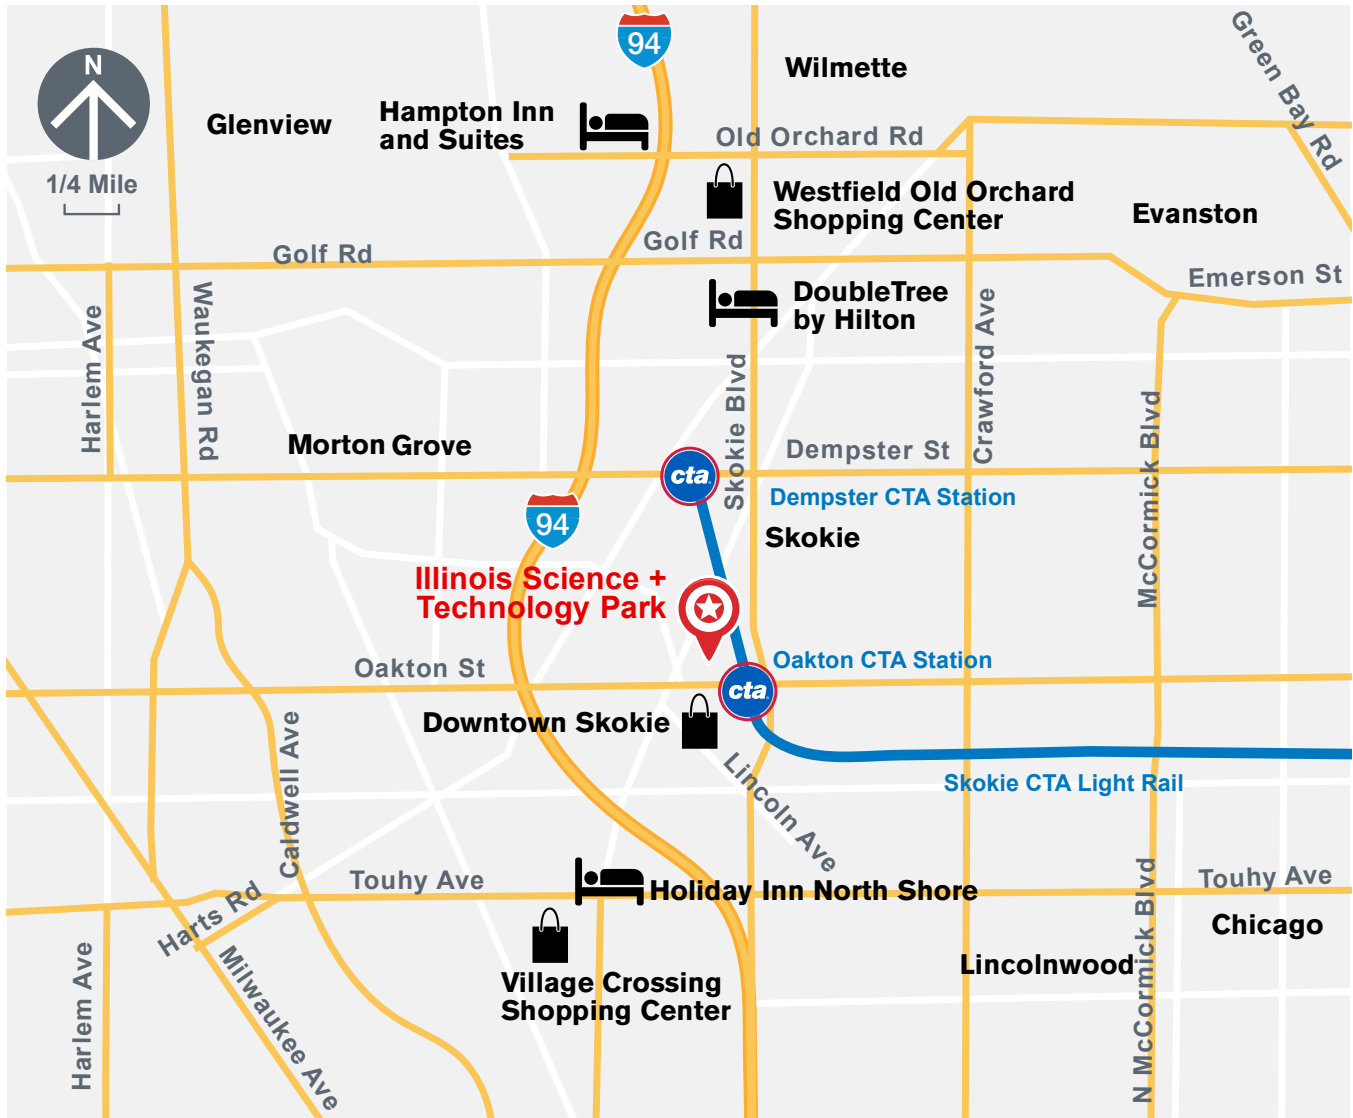

Visitor parking is available in the parking garage or in the north parking lot on Searle Parkway. For parking garage access, press the intercom, identify yourself and security will release the gate. Proceed to the parking garage first floor level via elevator or stairs to enter office buildings. For visitor information 24/7, please call the security office: 847-568-8420.

From Downtown

- Ontario Street west to the Kennedy Expressway, 90-94 West
- 90-94 West to the Edens Expressway, 94 West
- 94 West to Dempster East exit
- East on Dempster Street to Skokie Boulevard
- South (right) on Skokie Boulevard to Searle Parkway
- West (right) on Searle Parkway to Searle Parkway

From the North

- 94 East (Edens Expressway)
- Exit Dempster East exit
- South (right) on Skokie Boulevard to Searle Parkway
- West (right) on Searle Parkway to Searle Parkway

From O'Hare Airport

- 190 East to the Tri-State Tollway, 294 North, towards Milwaukee
- 294 North to Dempster East exit
- South (right) on Skokie Boulevard to Searle Parkway
- West (right) on Searle Parkway to Searle Parkway

From Midway Airport

- Exit Midway's terminal North on Cicero
- North Cicero to the Stevenson Expressway, 55 East
- 55 East to the Kennedy Expressway, 90-94 West towards Milwaukee
- 90-94 West to the Edens Expressway, 94 West
- 94 West to Dempster East exit
- East on Dempster Street to Searle Boulevard
- South (right) on Skokie Boulevard to Searle Parkway
- West (right) on Searle Parkway to Searle Parkway